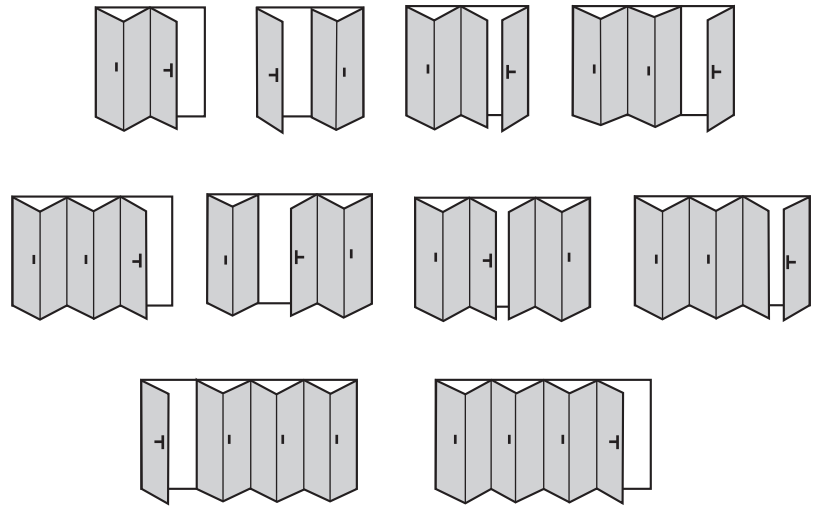

BI-FOLD DOORS

Modern Alternative

Our state of the art Bi-folding doors will instantly give a new dimension to any room.

Now your home really can connect with your garden given that these superb doors fold almost flat to provide the full width of the opening, up to 5.6 metres wide.

Even in closed position the fully glazed bi-folding door will offer a far brighter room with increased natural light.

Often described as somewhat contemporary they are available in over 20 folding combinations and can feature up to 7 panes.

Typical Styles (inward opening only)

Alternative door configurations and handing are available to suit your requirements.