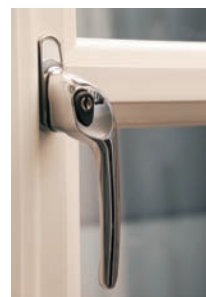

PERSONALISE YOUR HOME

Frame Options

Tricept offer you a choice of either fully bevelled system or fully ovolo depending on your preference. This will often depend on the style and character of your home or to match interior decor.

Standard Finish Options (Bevelled and Ovolo Systems)

White

Rosewood (Also available with Rosewood outside / White inside)

Light Oak (Also available with Light Oak outside / White inside)

Additional Finish Options (Ovolo System Only)

White Woodgrain (White Woodgrain foil both sides)

Irish Oak (Irish Oak foil both sides)

Glazing Options

You have a choice of numerous glazing options including Georgian bars, lead patterns and coloured leads. For your added privacy we also offer no fewer than 18 textured glass designs.

Furniture Options

To further enhance the appearance of your windows and to match your existing internal fittings you may want to consider our alternative hardware colours.

Tricept window furniture is available in a selection of finishes with each option offering a full suit of matching window and door handles plus other relevant furniture such as door knockers and letter plates.

Chrome