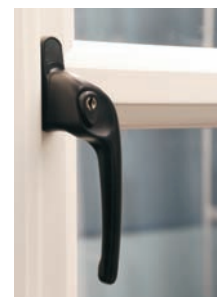

PERSONALISE YOUR HOME

Frame Options

Tricept offer you a choice of either fully bevelled system or fully ovolo depending on your preference. This will often depend on the style and character of your home or to match interior decor.

Standard Finish Options (Bevelled and Ovolo Systems)

White

Rosewood (Also available with Rosewood outside / White inside)

Light Oak (Also available with Light Oak outside / White inside)

Additional Finish Options (Ovolo System Only)

White Woodgrain (White Woodgrain foil both sides)

Irish Oak (Irish Oak foil both sides)

Glazing Options

You have a choice of numerous glazing options including Georgian bars, lead patterns and coloured leads. For your added privacy we also offer no fewer than 18 textured glass designs.

Furniture Options

To further enhance the appearance of your windows and to match your existing internal fittings you may want to consider our alternative hardware colours.

Tricept window furniture is available in a selection of finishes with each option offering a full suit of matching window and door handles plus other relevant furniture such as door knockers and letter plates.

Black